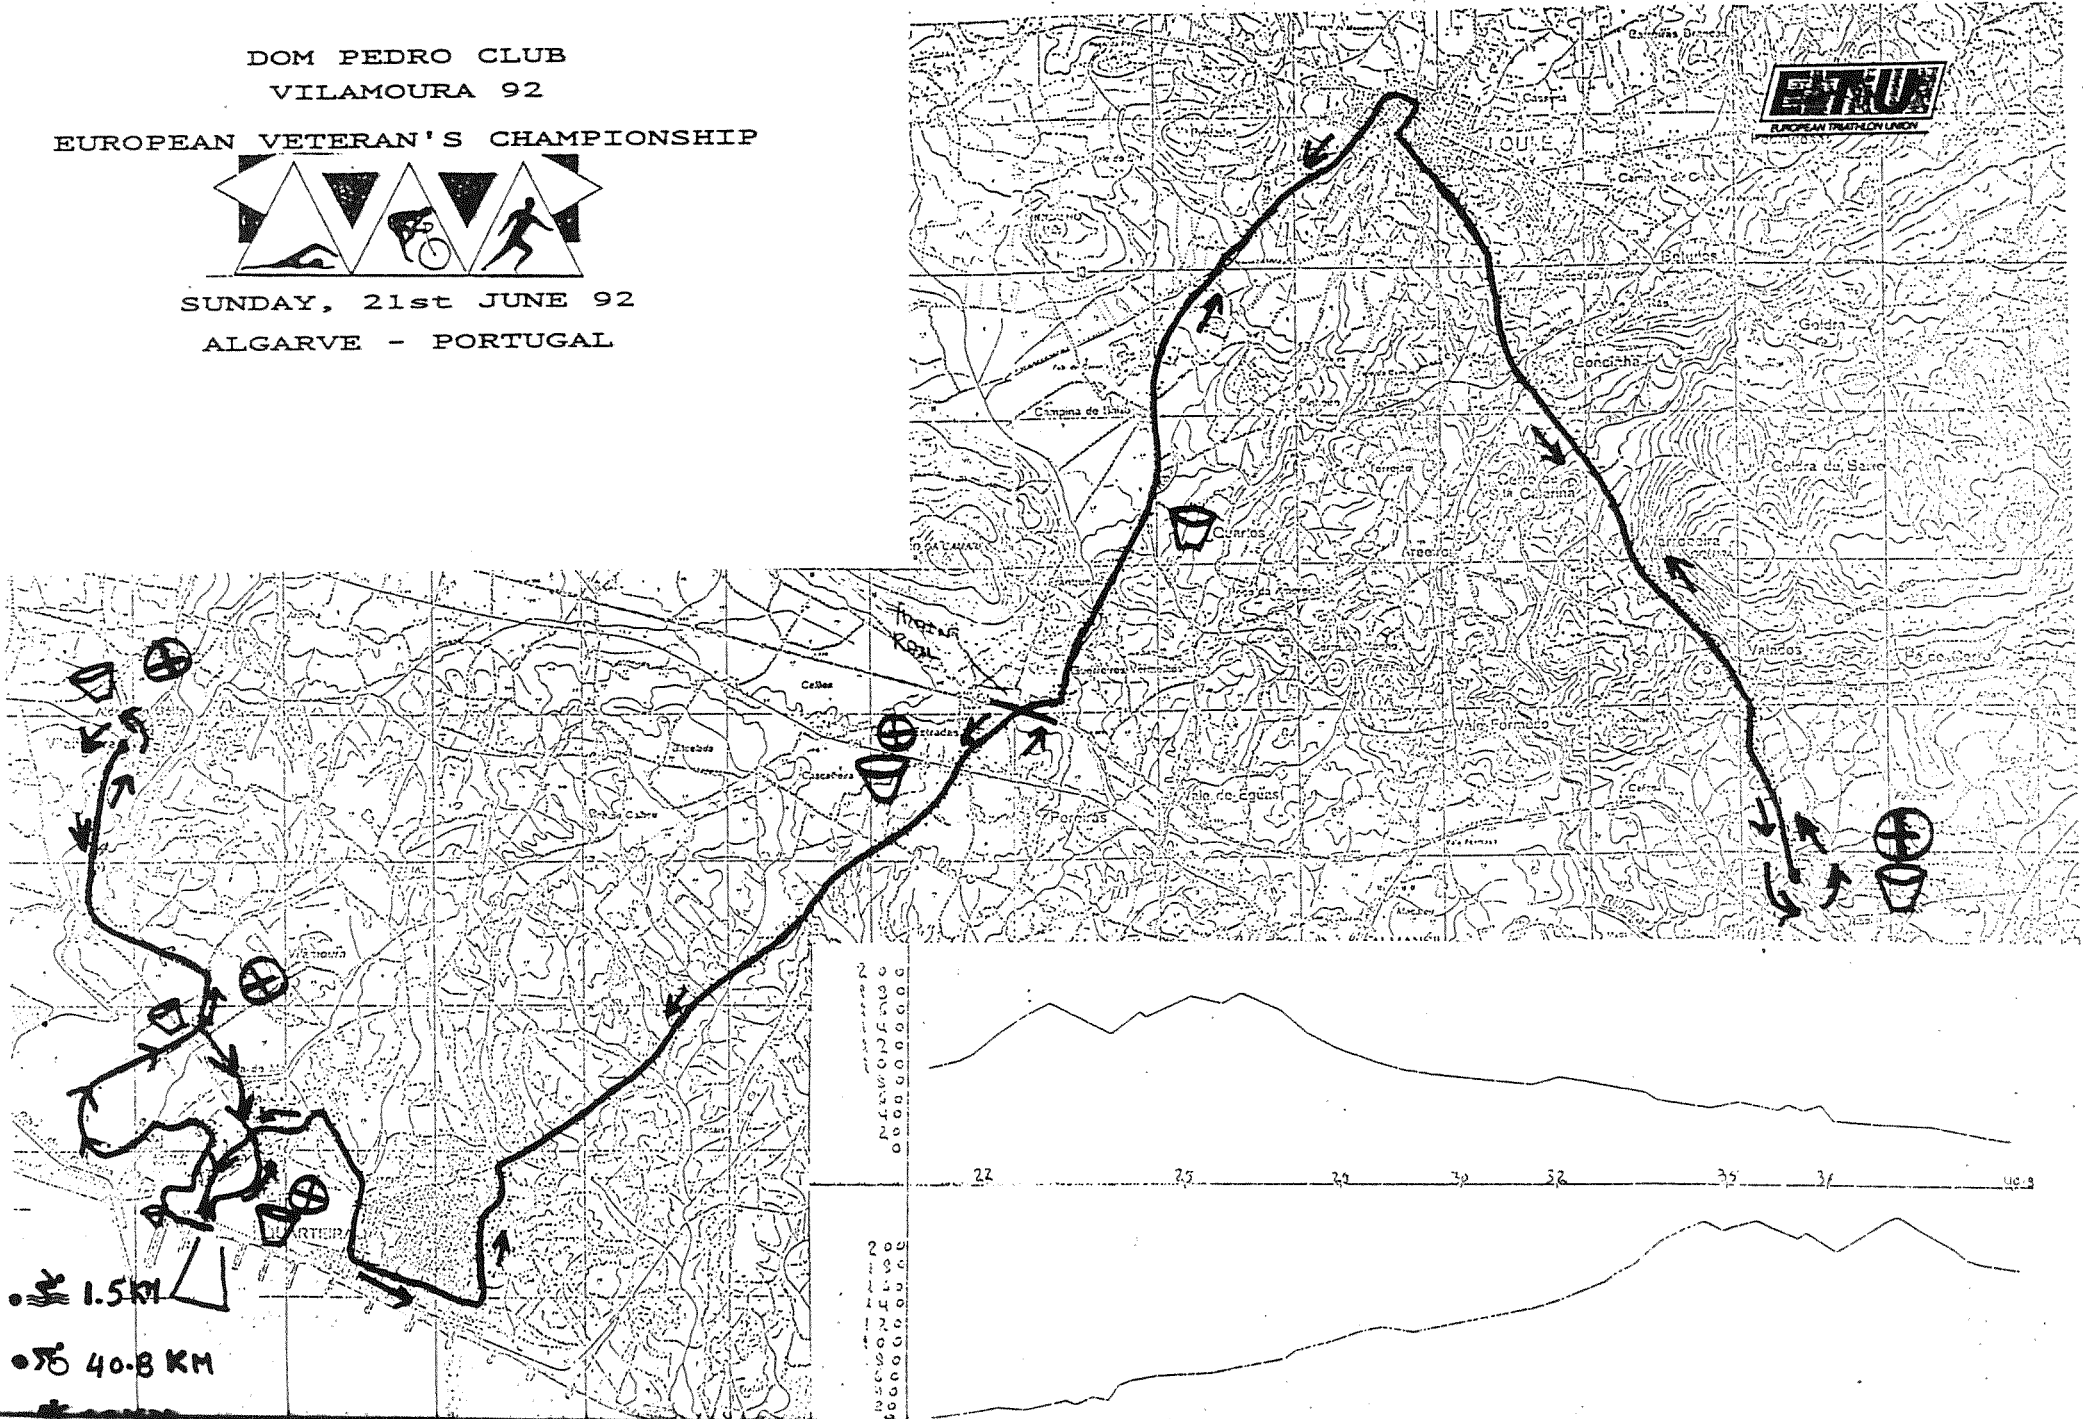

PARKING

RESTAURANTE CARTEYA

BALNEARIOS

PRAIADA

DOM PEDRO CLUB
VILAMOURA 92

EUROPEAN VETERAN'S CHAMPIONSHIP

SUNDAY, 21st JUNE 92

ALGARVE - PORTUGAL

Aldeia do Golfo

Vila Moura

VILA MOURA

PINHAL

Vila Moura

Aldeia do Mar

Gómeas

Quarteira

Vila Moura

QUARTEIRA

O. do Romão

QUARTEIRA

RUN PLAN

10 KM

THE RUNNING COURSE IS ON A FLAT