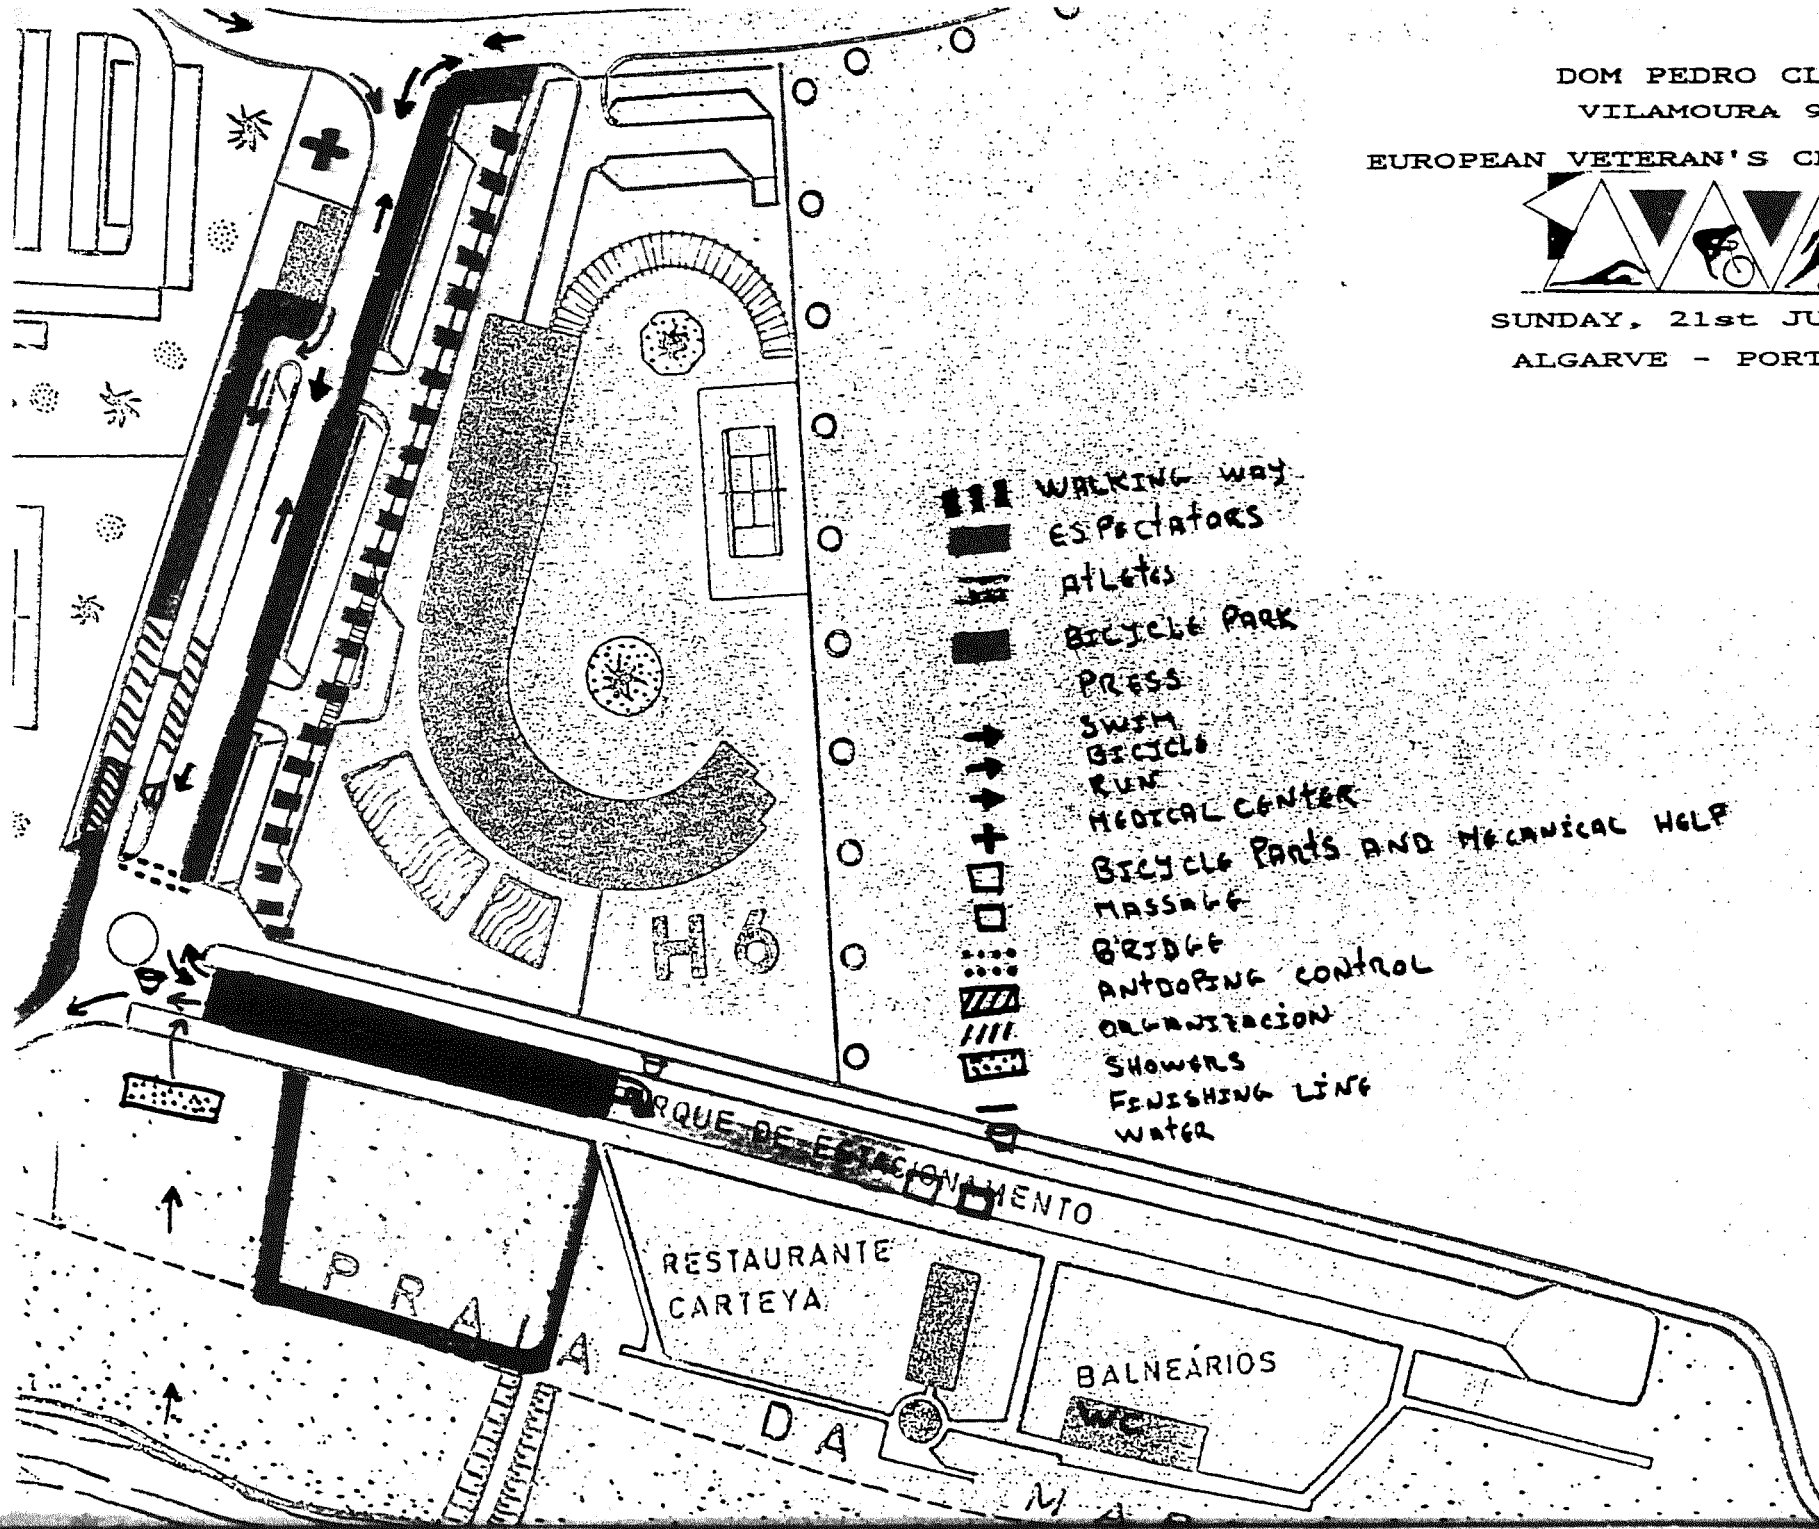

DOM PEDRO CLUB

VILAMOURA 92

EUROPEAN VETERAN'S CHAMPIONSHIP

SUNDAY, 21st JUNE 92

ALGARVE - PORTUGAL

- WALKING way
- ESPECTATORS
- ATHLETES
- BICYCLE PARK
- PRESS
- SWIM
- BICYCLE
- RUN
- MEDICAL CENTER
- BICYCLE PARTS AND MECHANICAL HELP
- MASSAGE
- BRIDGE
- ANTI-DOPING CONTROL
- ORGANIZATION
- SHOWERS
- FINISHING LINE
- WATER

PARKING

RESTAURANTE CARTEYA

BALNEARIOS

PRAIADA

DOM PEDRO CLUB
VILAMOURA 92

EUROPEAN VETERAN'S CHAMPIONSHIP

SUNDAY, 21st JUNE 92

ALGARVE - PORTUGAL

Vila Moura

QUARTEIRA

O. do Romão

QUARTEIRA

RUN PLAN

10 KM

THE RUNNING COURSE IS ON A FLAT