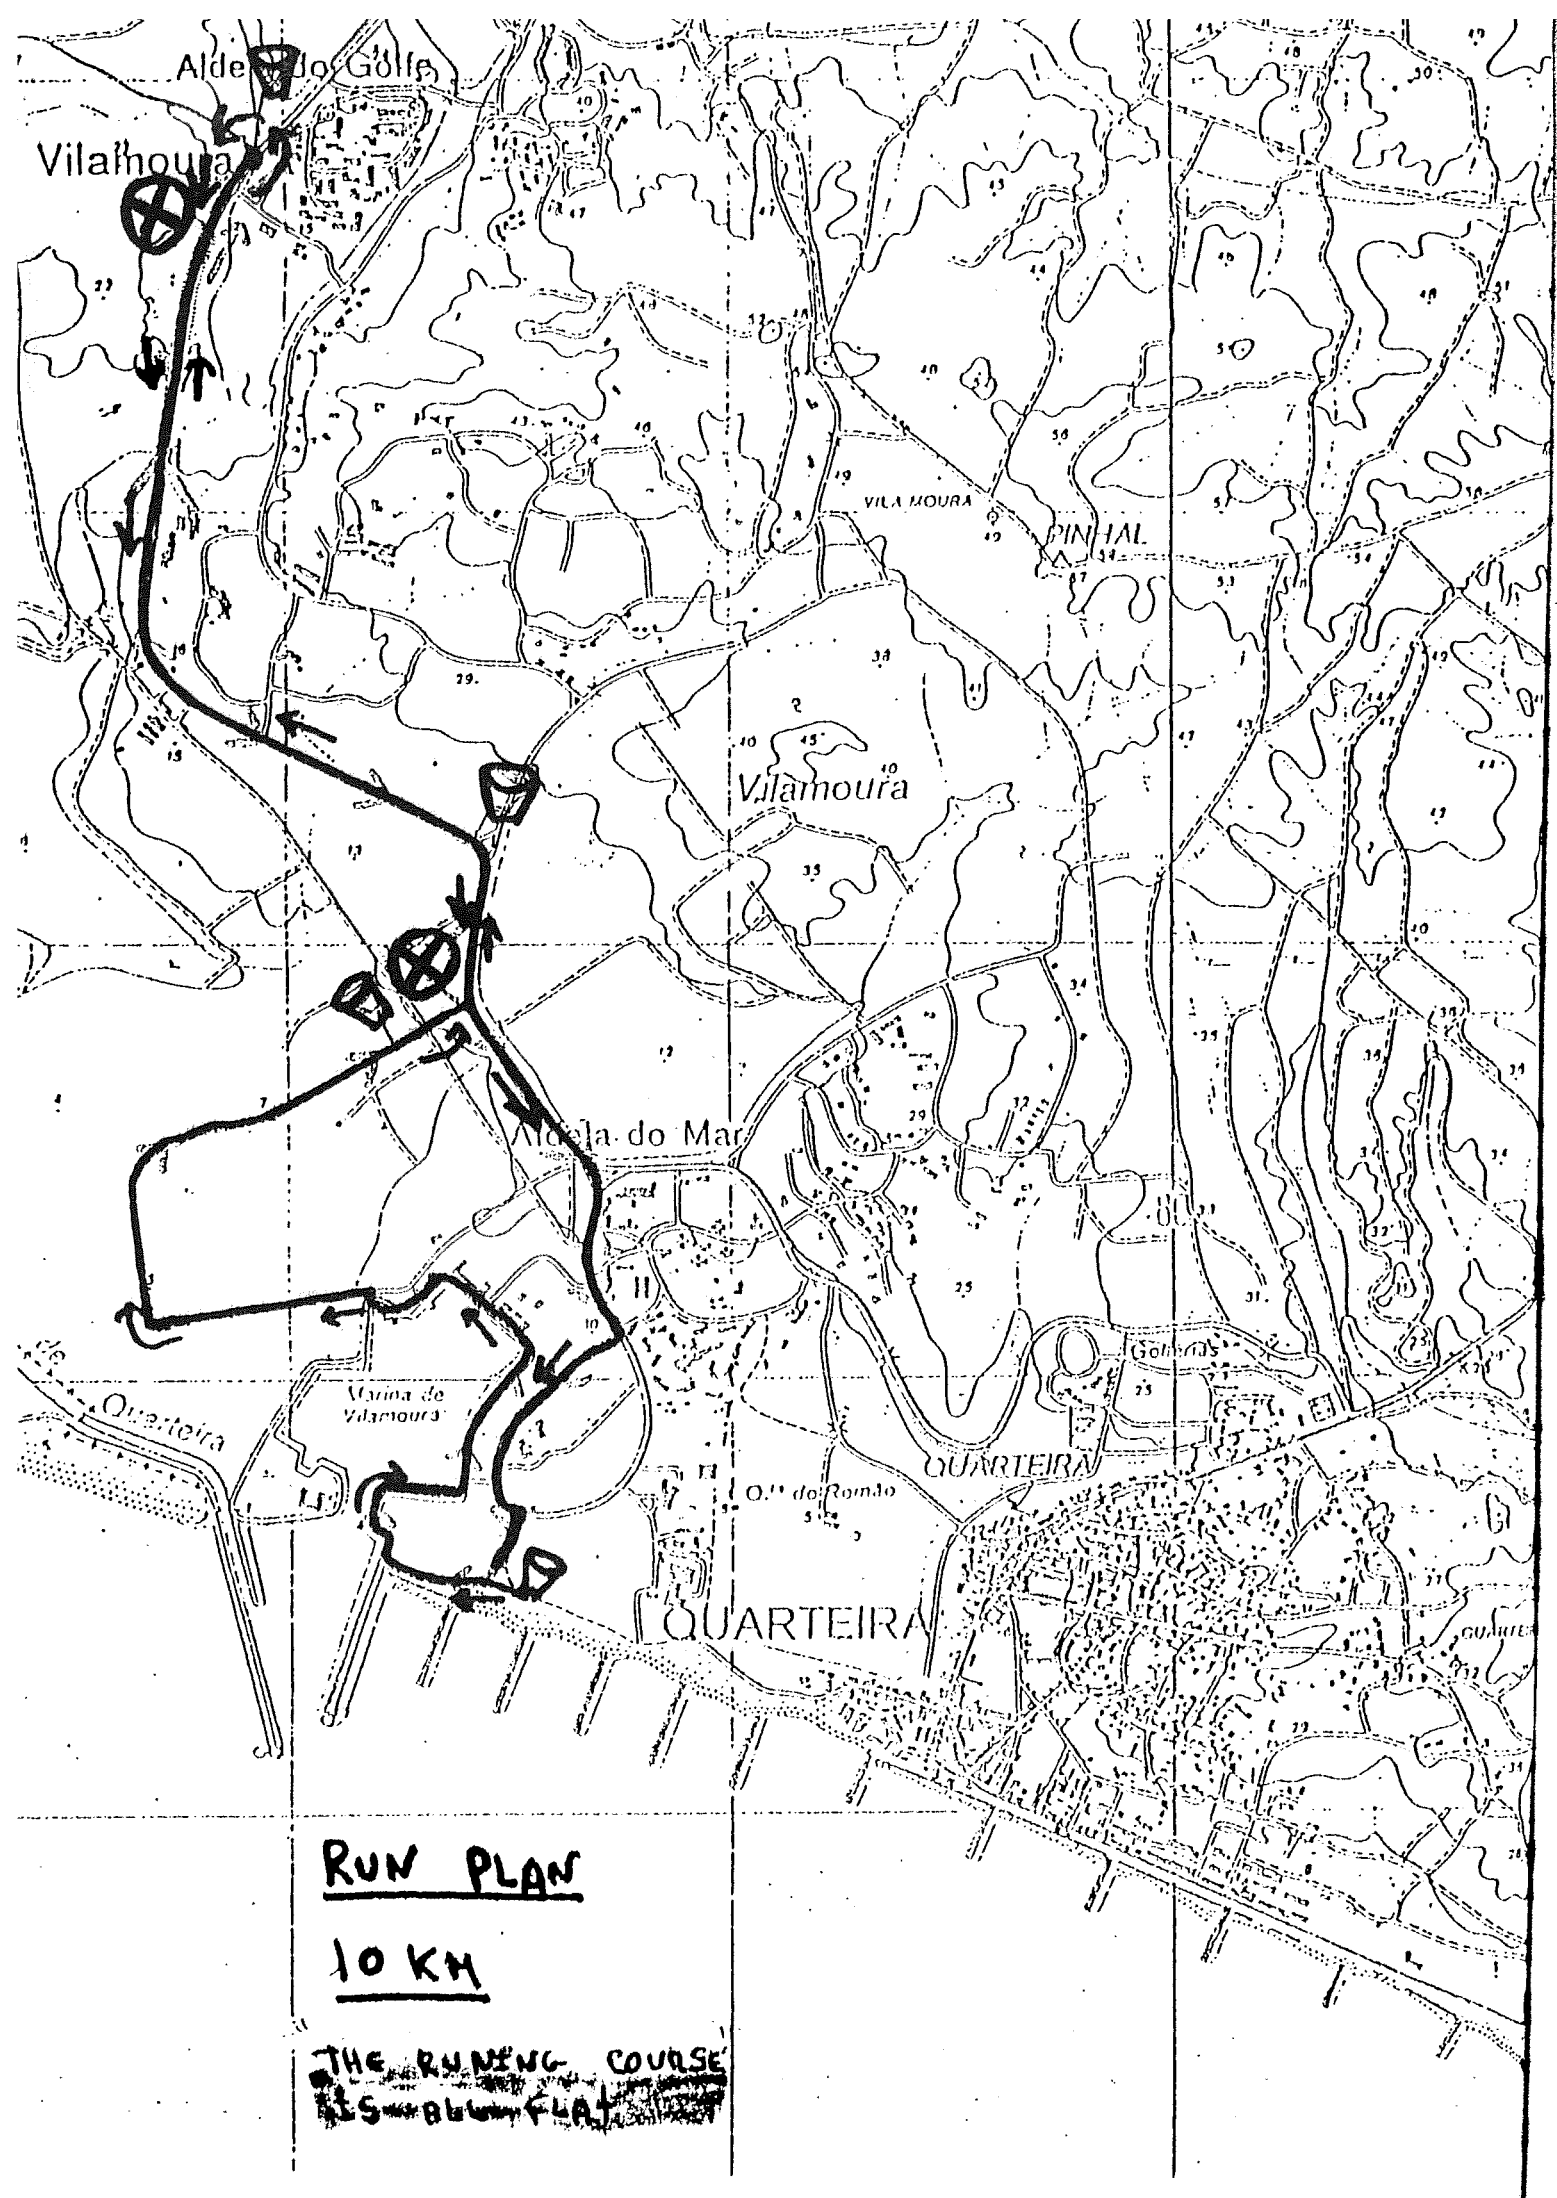

Aldeia do Golfo

Vila Moura

VILA MOURA

PINHAL

Vila Moura

Aldeia do Mar

Gómeas

Quarteira

Vila Moura

QUARTEIRA

O. do Romão

QUARTEIRA

RUN PLAN

10 KM

THE RUNNING COURSE IS ON A FLAT